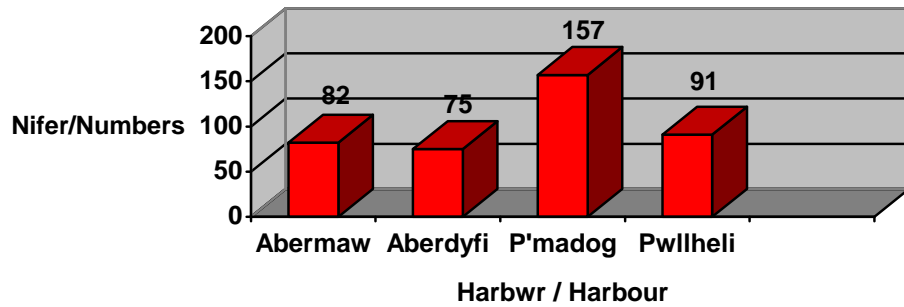

Darlun o ystadegau cychod ym mhob harbwr.

Analysis of boat statistics at each harbour.

Nifer o Gychod / Number of Boats